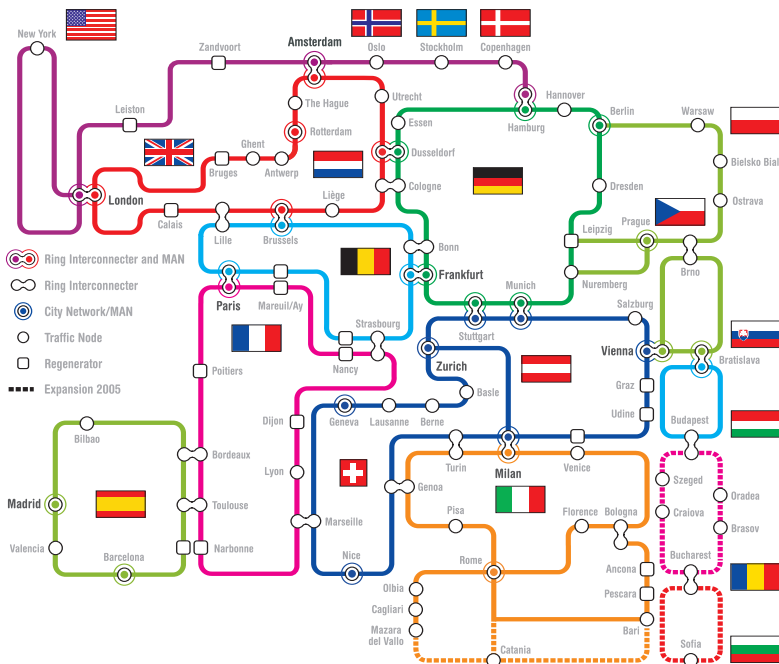

- Bandwidth options: **2-1000 Mbps**
- Network availability: **100%**
- End-to-end latency: **< 40 ms RTD Europe**
< 100 ms RTD USA
- Packet loss: **< 0.1%**

***Gb/s**

Interoute network

interoute

Interoute Communications Ltd
Walbrook Building
195 Marsh Wall
London E14 9SG